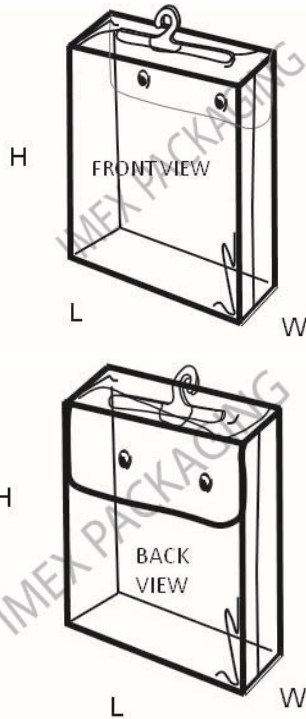

Accessory Bags	
Size (L x H x W)	Phthalate Free Vinyl Part #
12.5" x 15." x 2.5"	VBT2.5-PF
12.5" x 15.5" x 4"	VBT4-PF
4 gauge clear vinyl, clear sewn seams; white nylon zipper around 3 sides of top	
250 pcs per Carton	
Minimum Shipment 4 Cartons	

imex PACKAGING
The Clear Choice

2559 Plantation Center Dr
Matthews, NC 28105

Phone: 704-815-4600
Fax: 704-815-4601

Textile Style Stock Bags

Accessory Bags with White Nylon Zipper & POM Puller	
<i>Size (L x H x W)</i>	<i>Phthalate Free Vinyl Part #</i>
9.5" x 11.5" (flat bag)	VZBF-PF
9.5" x 11.5" x 1"	*ZB1-PF
9.5" x 11.5" x 2"	VZB2-PF
9.5" x 11.5" x 3"	VZB3-PF
9.5" x 11.5" x 4"	VZB4-PF
9.5" x 11.5" x 5"	VZB5-PF
9.5" x 11.5" x 6"	VZB6-PF
4 gauge clear vinyl, clear sewn seams; white nylon zipper around 3 sides of top, w/POM puller; NO pockets	
<i>** Currently available in Regular Vinyl; will be replenished with Phthalate Free Vinyl</i>	
PF Inventory > 250 pcs per Carton	
Minimum Shipment 4 Cartons	

**Textile Style
Stock Bags**

Accessory Bags w/Hanger		
Size (L x H x W)	Phthalate Free Vinyl Part #	Gauge
6.5" x 11" x 1 + 3" flap	VTB611-PF	4
Above: 4 gauge clear vinyl, heat sealed seams, flap with PVC SNAPS		
9" x 11" x 0.5 + 4" flap	VTB0.5-PF	5
9" x 11" x 1.0 + 4" flap	VTB1-PF	5
9" x 11" x 2.0 + 5" flap	VTB92*	6
9" x 11" x 2.5 + 5.5" flap	VTB92.5-PF	6
Above: 5 or 6 gauge clear vinyl, heat sealed seams, flap with METAL SNAPS, clear 199X hanger in top		
250 pcs per Carton		
<i>*Currently available in Regular Vinyl; will be replenished with Phthalate Free Vinyl</i>		
Minimum Shipment 4 Cartons		

Accessory Bags - Envelope Style	
Size (L x H x W)	Part #
10.5" x 12.25" + 3" flap (flat bag)	VMB1-PF
Above: 4 gauge Phthalate Free Clear vinyl, heat sealed seams, flap with PVC snap. 480/carton	
500 pcs per Carton	
Minimum Shipment 2 Carton	