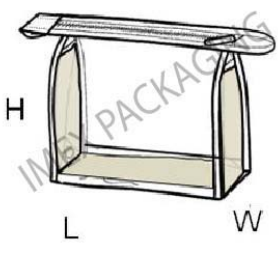

OPEN TOP TOTE	
Size (L x H x W)	Part #
12" x 12" x 6"	CVNFLBK
3-Panel Open Tote Bag; 8 gauge Clear Phthalate Free Vinyl; Open at Top without closure; Black 75 gram PPNW sewn seams; Black thread; Two 2-ply 1x26.5" black 75 Gram PPNW Handles, sewn into 1" (2-ply PVC lip)	
200 pcs per Carton	
Minimum Shipment 1 Carton	

imex PACKAGING
The Clear Choice

2559 Plantation Center Dr
 Matthews, NC 28105

Phone: 704-815-4600
 Fax: 704-815-4601

Cosmetic Style Stock Bags

Zipper Bags with Hang Loop

Size (L x H x W)	Phthalate Free Part #
4" x 6" x 1.5"	**CV461W or B
4" x 8" x 2"	**CV482W or B
5" x 7" x 1.5"	CV571W-PF or CV571B-PF
6" x 4" x 1.5"	CV641W-PF or CV641B-PF
6" x 8" x 1.5"	CV681W-PF or CV681B-PF
7" x 5" x 1.5"	CV751W-PF or CV751B-PF
8" x 6" x 1.5"	CV861W-PF or CV861B-PF
8.5" x 8" x 2.5"	CV882W-PF
6 gauge DPC, White (W) or Black (B) sewn binding and zipper, nylon zipper goes <i>through</i> the top and extends beyond one side; has carry loop at other end	
500 pcs per Carton	
<i>**Currently available in Regular Vinyl; will be replenished with Phthalate Free Vinyl</i>	
Minimum Shipment - 2 Cartons	

Zipper Bags with Hang Loop-Natural Hemp

Size (L x H x W)	Part #
6" x 4" x 1.5"	CV641H
7" x 5" x 1.5"	CV751H
8" x 6" x 1.5"	CV861H
8.5" x 8" x 2.5"	CV882H
6 gauge DPC PEVA-front panel; Frosted PEVA-back panel; Natural Hemp—(2) sides and bottom panel, Hemp sewn binding and matching #3 PMS# Warm Gray 4C nylon zipper goes through the top and extends beyond one side; has carry loop at other end	
500 pcs per Carton	
Minimum Shipment - 1 Carton	

All Cosmetic-Style Stock Bags are made with 6 or 8 gauge Double Polished Clear ("DPC") Vinyl.

imex PACKAGING

The Clear Choice

2559 Plantation Center Dr
Mathews, NC 28105

Phone: 704-815-4600
Fax: 704-815-4601