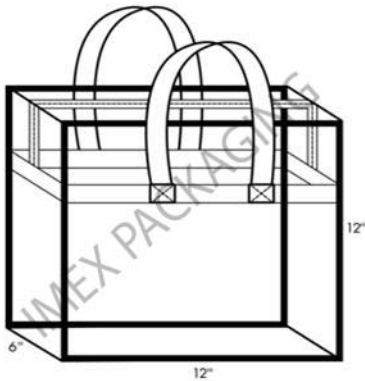

CLEAR STADIUM BAGS

ZIPPER TOP TOTE	
Size (L x H x W)	Part #
12" x 12" x 6"	CVNFLBZIP
5 Panel Zipper Tote Bag; 8 gauge Clear Phthalate Free Vinyl; #4 Black Nylon Zipper thru top and down 3" each side; Black IMEX Cosmetic POM puller; Black 75 gram PPNW sewn seams; Two 2-ply 1x26.5" PPNW handles, sewn into 1" band; Band is sewn on all 4 sides	
200 Pieces per Carton	
Minimum Shipment 1 Carton	

OPEN TOP TOTE	
Size (L x H x W)	Part #
12" x 12" x 6"	CVNFLBK
3-Panel Open Tote Bag; 8 gauge Clear Phthalate Free Vinyl; Open at Top without closure; Black 75 gram PPNW sewn seams; Black thread; Two 2-ply 1x26.5" black 75 Gram PPNW Handles, sewn into 1" (2-ply PVC lip)	
200 pcs per Carton	
Minimum Shipment 1 Carton	

imex PACKAGING
The Clear Choice

2559 Plantation Center Dr
 Matthews, NC 28105

Phone: 704-815-4600
 Fax: 704-815-4601

Cosmetic Style Stock Bags

Zipper Bags with Hang Loop

Size (L x H x W)	Phthalate Free Part #
4" x 6" x 1.5"	**CV461W or B
4" x 8" x 2"	**CV482W or B
5" x 7" x 1.5"	CV571W-PF or CV571B-PF
6" x 4" x 1.5"	CV641W-PF or CV641B-PF
6" x 8" x 1.5"	CV681W-PF or CV681B-PF
7" x 5" x 1.5"	CV751W-PF or CV751B-PF
8" x 6" x 1.5"	CV861W-PF or CV861B-PF
8.5" x 8" x 2.5"	CV882W-PF
6 gauge DPC, White (W) or Black (B) sewn binding and zipper, nylon zipper goes <i>through</i> the top and extends beyond one side; has carry loop at other end	
500 pcs per Carton	
<i>**Currently available in Regular Vinyl; will be replenished with Phthalate Free Vinyl</i>	
Minimum Shipment - 2 Cartons	

Zipper Bags with Hang Loop-Natural Hemp

Size (L x H x W)	Part #
6" x 4" x 1.5"	CV641H
7" x 5" x 1.5"	CV751H
8" x 6" x 1.5"	CV861H
8.5" x 8" x 2.5"	CV882H
6 gauge DPC PEVA-front panel; Frosted PEVA-back panel; Natural Hemp—(2) sides and bottom panel, Hemp sewn binding and matching #3 PMS# Warm Gray 4C nylon zipper goes through the top and extends beyond one side; has carry loop at other end	
500 pcs per Carton	
Minimum Shipment - 1 Carton	