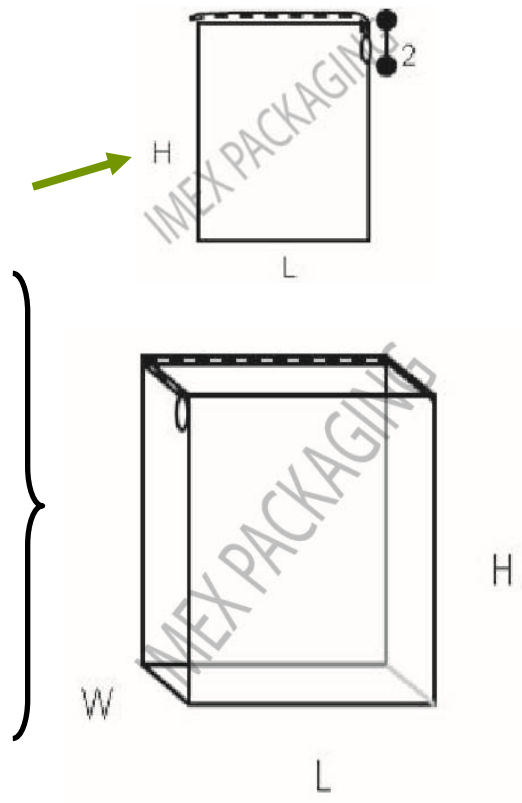

**Textile Style
Stock Bags**

Blanket Size Bags	
Size (L x H x W)	Phthalate Free Vinyl Part #
15" x 18" x 2"	VBB2-PF
15" x 18" x 3"	VBB3-PF
15" x 18" x 4"	VBB4-PF
15" x 18" x 5"	VBB5-PF
15" x 18" x 6"	VBB6-PF
15" x 18" x 7"	VBB7-PF
15" x 18" x 8"	VBB8-PF
15" x 18" x 9"	VBB9-PF
4 gauge clear vinyl, clear sewn seams; white nylon zipper around 3 sides of top	
250 pcs per Carton	
Minimum Shipment 4 Cartons	

Accessory Bags	
Size (L x H x W)	Phthalate Free Vinyl Part #
12.5" x 15." x 2.5"	VBT2.5-PF
12.5" x 15.5" x 4"	VBT4-PF
4 gauge clear vinyl, clear sewn seams; white nylon zipper around 3 sides of top	
250 pcs per Carton	
Minimum Shipment 4 Cartons	

imex PACKAGING
The Clear Choice

2559 Plantation Center Dr
Matthews, NC 28105

Phone: 704-815-4600
Fax: 704-815-4601

Textile Style Stock Bags

Accessory Bags with White Nylon Zipper & POM Puller	
<i>Size (L x H x W)</i>	<i>Phthalate Free Vinyl Part #</i>
9.5" x 11.5" (flat bag)	VZBF-PF
9.5" x 11.5" x 1"	*ZB1-PF
9.5" x 11.5" x 2"	VZB2-PF
9.5" x 11.5" x 3"	VZB3-PF
9.5" x 11.5" x 4"	VZB4-PF
9.5" x 11.5" x 5"	VZB5-PF
9.5" x 11.5" x 6"	VZB6-PF
4 gauge clear vinyl, clear sewn seams; white nylon zipper around 3 sides of top, w/POM puller; NO pockets	
<i>** Currently available in Regular Vinyl; will be replenished with Phthalate Free Vinyl</i>	
PF Inventory > 250 pcs per Carton	
Minimum Shipment 4 Cartons	

**Textile Style
Stock Bags**

Accessory Bags w/Hanger		
Size (L x H x W)	Phthalate Free Vinyl Part #	Gauge
6.5" x 11" x 1 + 3" flap	VTB611-PF	4
Above: 4 gauge clear vinyl, heat sealed seams, flap with PVC SNAPS		
9" x 11" x 0.5 + 4" flap	VTB0.5-PF	5
9" x 11" x 1.0 + 4" flap	VTB1-PF	5
9" x 11" x 2.0 + 5" flap	VTB92*	6
9" x 11" x 2.5 + 5.5" flap	VTB92.5-PF	6
Above: 5 or 6 gauge clear vinyl, heat sealed seams, flap with METAL SNAPS, clear 199X hanger in top		
250 pcs per Carton		
<i>*Currently available in Regular Vinyl; will be replenished with Phthalate Free Vinyl</i>		
Minimum Shipment 4 Cartons		