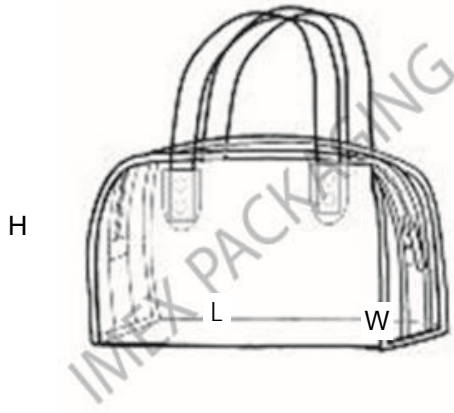

All Cosmetic-Style Stock Bags are made with 6 or 8 gauge Double Polished Clear ("DPC") Vinyl.

imex PACKAGING
The Clear Choice

2559 Plantation Center Dr
Matthews, NC 28105

Phone: 704-815-4600
Fax: 704-815-4601