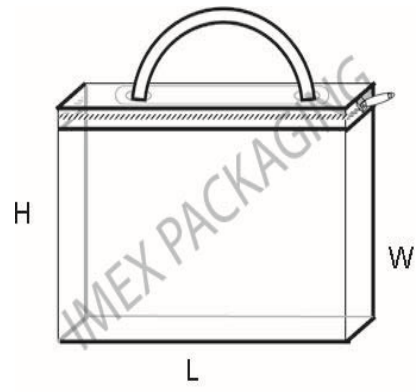

Cosmetic Style Stock Bags

Security Purse Style	
Size (L x H x W)	<i>PHTHALATE FREE Vinyl Part #</i>
10" x 6" x 5"	CVSPB-PF or CVSPW-PF
11" x 7" x 5"	CV1175B-PF or CV1175W-PF
8 gauge DPC, White (W) or Black (B) sewn seams, clear PVC handles	
300 pcs per Carton	
Minimum Shipment - 1 Carton	

Zipper bag with rope handles	
Size (L x H x W)	<i>PHTHALATE FREE Vinyl Part #</i>
6" x 8" x 1.5"	CV681RW1-PF
8" x 6" x 1.5"	CV861RW1-PF
8" x 6" x 1.5"	CV861RB1-PF
8.5" X 8" X 2.5"	CV882RW1-PF
6 gauge DPC, white or black (RW or RB) sewn seams, white or black rope handle(s) through grommets	
500 pcs per Carton	
Minimum Shipment - 2 Cartons	

All Cosmetic-Style Stock Bags are made with 6 or 8 gauge Double Polished Clear ("DPC") Vinyl.

imex **PACKAGING**
The Clear Choice

2559 Plantation Center Dr
 Matthews, NC 28105

Phone: 704-815-4600
 Fax: 704-815-4601