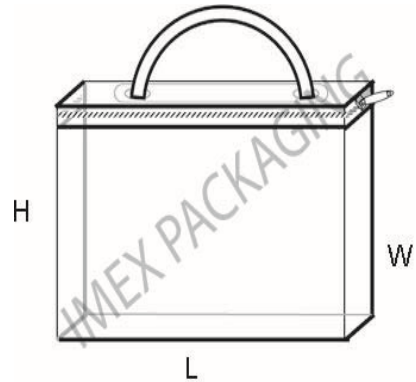

Cosmetic Style Stock Bags

Security Purse Style	
Size (L x H x W)	<i>PHTHALATE FREE Vinyl Part #</i>
10" x 6" x 5"	CVSPB-PF or CVSPW-PF
11" x 7" x 5"	CV1175B-PF or CV1175W-PF
8 gauge DPC, White (W) or Black (B) sewn seams, clear PVC handles	
300 pcs per Carton	
Minimum Shipment - 1 Carton	

Zipper bag with rope handles	
Size (L x H x W)	<i>PHTHALATE FREE Vinyl Part #</i>
6" x 8" x 1.5"	CV681RW1-PF
8" x 6" x 1.5"	CV861RW1-PF
8" x 6" x 1.5"	CV861RB1-PF
8.5" X 8" X 2.5"	CV882RW1-PF
6 gauge DPC, white or black (RW or RB) sewn seams, white or black rope handle(s) through grommets	
500 pcs per Carton	
Minimum Shipment - 2 Cartons	

All Cosmetic-Style Stock Bags are made with 6 or 8 gauge Double Polished Clear ("DPC") Vinyl.

imex PACKAGING
The Clear Choice

2559 Plantation Center Dr
 Matthews, NC 28105

Phone: 704-815-4600
 Fax: 704-815-4601