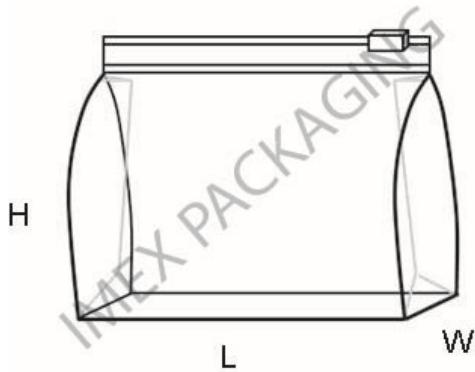

**All Cosmetic-Style Stock Bags are made with 6 or 8 gauge Double Polished Clear ("DPC") Regular Vinyl; as inventory levels are sold, replenishment bags will be made from DPC PHTHALATE FREE Vinyl.**

2559 Plantation Center Dr  
Matthews, NC 28105

Phone: 704-815-4600  
Fax: 704-815-4601

**Cosmetic Style Stock Bags**

<b>PVC Zipper Slider Bags</b>		
<b>Size (L x H x W)</b>	<b>Regular Vinyl Part #</b>	<b>Phthalate Free Part #</b>
6" x 4" x 1.5"	CV641Z	CV641Z-PF
7" x 5" x 1.5"	CV751Z	CV751Z-PF
6" x 9" x 1.75"	CV691Z	CV691Z-PF
8" x 6" x 1.5"	CV861Z	CV861Z-PF
6 gauge DPC, heat sealed seams, PVC zipper and slider		
<i>Currently available in Regular Vinyl; will be replenished with Phthalate Free Vinyl</i>		
500 pcs per Carton		
Minimum Shipment - 2 Cartons		