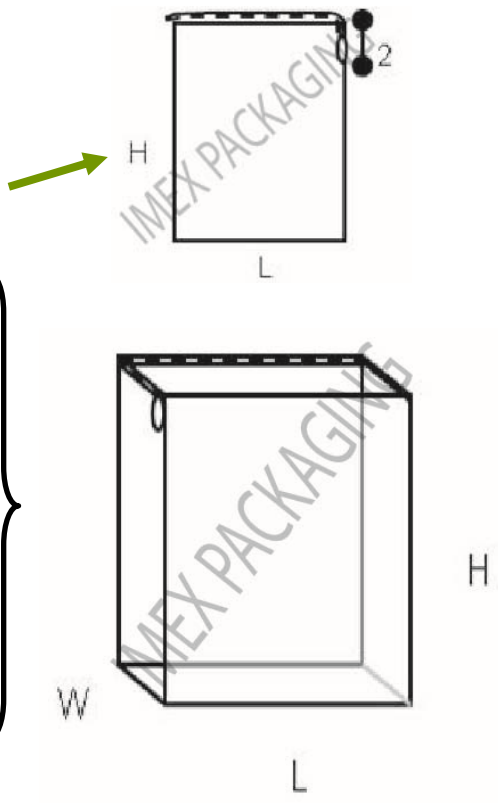

<b>Accessory Bags</b>		
<b>Size (L x H x W)</b>	<b>Regular Vinyl Part #</b>	<b>Phthalate Free Vinyl Part #</b>
12.5" x 15." x 2.5"	<b>VBT2.5</b>	<b>VBT2.5-PF</b>
12.5" x 15.5" x 4"	<b>VBT4</b>	<b>VBT4-PF</b>
4 gauge clear vinyl, clear sewn seams; white nylon zipper around 3 sides of top		
250 pcs per Carton		
Minimum Shipment 4 Cartons		

### Accessory Bags with White Nylon Zipper & POM Puller

Size (L x H x W)	Regular Vinyl Part #	Phthalate Free Vinyl Part #
9.5" x 11.5" (flat bag)	<b>VZBF</b> (250 pcs/carton)	<b>VZBF-PF</b>
9.5" x 11.5" x 1"	<b>VZB1</b> (288 pcs/carton)	<b>VZB1-PF</b>
9.5" x 11.5" x 2"	<b>VZB2</b> (250 pcs/carton)	<b>VZB2-PF</b>
9.5" x 11.5" x 3"	<b>VZB3</b> (250 pcs/carton)	<b>VZB3-PF</b>
9.5" x 11.5" x 4"	<b>VZB4</b> (250 pcs/carton)	<b>VZB4-PF</b>
9.5" x 11.5" x 5"	<b>VZB5</b> (288 pcs/carton)	<b>VZB5-PF</b>
9.5" x 11.5" x 6"	<b>VZB6</b> (250 pcs/carton)	<b>VZB6-PF</b>
4 gauge clear vinyl, clear sewn seams; white nylon zipper around 3 sides of top, w/POM puller; NO pockets		
<i>Currently available in Regular Vinyl; will be replenished with Phthalate Free Vinyl</i>		
Current Inventory Pieces Per Carton-See above		PF Inventory > 250 pcs per Carton
<b>Minimum Shipment 4 Cartons</b>		