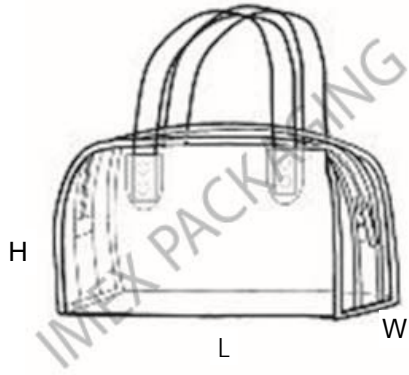

**All Cosmetic-Style Stock Bags are made with 6 or 8 gauge Double Polished Clear ("DPC") Regular Vinyl; as inventory levels are sold, replenishment bags will be made from DPC PHTHALATE FREE Vinyl.**

2559 Plantation Center Dr  
Mathews, NC 28105

Phone: 704-815-4600  
Fax: 704-815-4601

**Cosmetic Style Stock Bags**

<b>Security Purse Style</b>		
<b>Size (L x H x W)</b>	<b>REGULAR Vinyl Part #</b>	<b>PHTHALATE FREE Vinyl Part #</b>
10" x 6" x 5"	CVSPW or CVSPB	CVSPW-PF or CVSPB-PF
11" x 7" x 5"	CV1175W or CV1175B	CV1175W-PF or CV1175B-PF
8 gauge DPC, white or black (W or B) sewn seams, clear PVC handles		
300 pcs per Carton		
Minimum Shipment - 1 Carton		