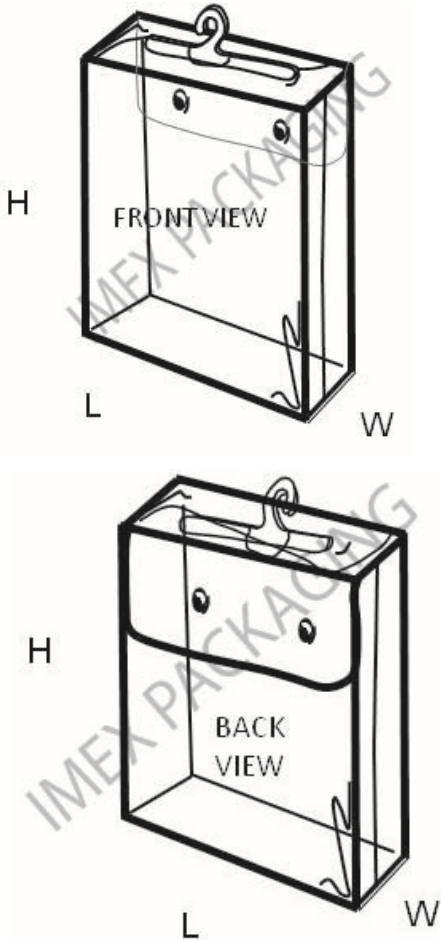

### Accessory Bags with White Nylon Zipper & POM Puller

Size (L x H x W)	Regular Vinyl Part #	Phthalate Free Vinyl Part #
9.5" x 11.5" (flat bag)	<b>VZBF</b> (250 pcs/carton)	<b>VZBF-PF</b>
9.5" x 11.5" x 1"	<b>VZB1</b> (288 pcs/carton)	<b>VZB1-PF</b>
9.5" x 11.5" x 2"	<b>VZB2</b> (250 pcs/carton)	<b>VZB2-PF</b>
9.5" x 11.5" x 3"	<b>VZB3</b> (250 pcs/carton)	<b>VZB3-PF</b>
9.5" x 11.5" x 4"	<b>VZB4</b> (250 pcs/carton)	<b>VZB4-PF</b>
9.5" x 11.5" x 5"	<b>VZB5</b> (288 pcs/carton)	<b>VZB5-PF</b>
9.5" x 11.5" x 6"	<b>VZB6</b> (250 pcs/carton)	<b>VZB6-PF</b>
4 gauge clear vinyl, clear sewn seams; white nylon zipper around 3 sides of top, w/POM puller; NO pockets		
<i>Currently available in Regular Vinyl; will be replenished with Phthalate Free Vinyl</i>		
Current Inventory Pieces Per Carton-See above		PF Inventory > 250 pcs per Carton
<b>Minimum Shipment 4 Cartons</b>		

# Textile Style Stock Bags

Accessory Bags w/Hanger			
Size (L x H x W)	Regular Vinyl Part #	Phthalate Free Vinyl Part #	Gauge
6.5" x 11" x 1 + 3" flap	VTB611	VTB611-PF	4
Above: 4 gauge clear vinyl, heat sealed seams, flap with PVC SNAPS			
9" x 11" x 0.5 + 4" flap	VTB0.5	VTB0.5-PF	5
9" x 11" x 1.0 + 4" flap	VTB1	VTB1-PF	5
9" x 11" x 2.0 + 5" flap	VTB92	VTB92-PF	6
9" x 11" x 2.5 + 5.5" flap	VTB92.5	VTB92.5-PF	6
Above: 5 or 6 gauge clear vinyl, heat sealed seams, flap with METAL SNAPS, clear 199X hanger in top			
250 pcs per Carton			
Minimum Shipment 4 Cartons			