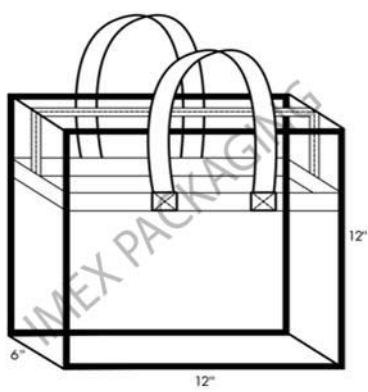

## CLEAR STADIUM BAGS

ZIPPER TOP TOTE	
Size (L x H x W)	Part #
12" x 12" x 6"	CVNFLBZIP
5 Panel Zipper Tote Bag; 8 gauge Clear Phthalate Free Vinyl; #4 Black Nylon Zipper thru top and down 3" each side; Black IMEX Cosmetic POM puller; Black 75 gram PPNW sewn seams; Two 2-ply 1x26.5" PPNW handles, sewn into 1" band; Band is sewn on all 4 sides	
200 Pieces per Carton	
Minimum Shipment 1 Carton	

OPEN TOP TOTE	
Size (L x H x W)	Part #
12" x 12" x 6"	CVNFLBK
3-Panel Open Tote Bag; 8 gauge Clear Phthalate Free Vinyl; Open at Top without closure; Black 75 gram PPNW sewn seams; Black thread; Two 2-ply 1x26.5" black 75 Gram PPNW Handles, sewn into 1" (2-ply PVC lip)	
200 pcs per Carton	
Minimum Shipment 1 Carton	

2559 Plantation Center Dr  
 Matthews, NC 28105

Phone: 704-815-4600  
 Fax: 704-815-4601

**Cosmetic Style Stock Bags**

**Zipper Bags with Hang Loop**

Size (L x H x W)	Part #	
4" x 6" x 1.5"	CV461W or B	CV461W-PR or CV461B-PF
4" x 8" x 2"	CV482W or B	CV482W-PR or CV482B-PF
5" x 7" x 1.5"	CV571W or B	CV751W-PR or CV571B-PF
6" x 4" x 1.5"	CV641W or B	CV641W-PF or CV641B-PF
6" x 8" x 1.5"	CV681W or B	CV681W-PF or CV681B-PF
7" x 5" x 1.5"	CV751W or B	CV751W-PF or CV751B-PF
8" x 6" x 1.5"	CV861W or B	CV861W-PR or CV861B-PF
8.5" x 8" x 2.5"	CV882W or B	CV882W-PF or CV882B-PF
6 gauge DPC, white or black (W or B) sewn binding and zipper, nylon zipper goes <i>through</i> the top and extends beyond one side; has carry loop at other end, 500/carton		
500 pcs per Carton		
Minimum Shipment - 2 Cartons		