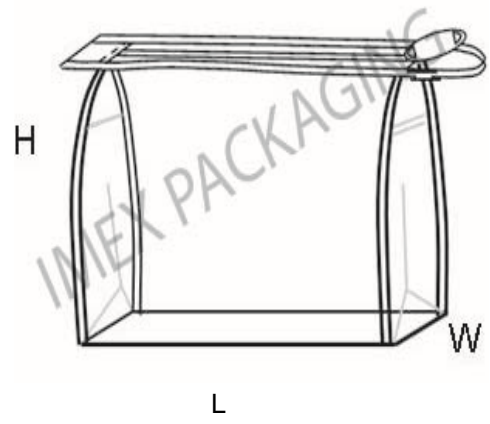

OPEN TOP TOTE	
Size (L x H x W)	Part #
12" x 12" x 6"	CVNFLBK
3-Panel Open Tote Bag; 8 gauge Clear Phthalate Free Vinyl; Open at Top without closure; Black 75 gram PPNW sewn seams; Black thread; Two 2-ply 1x26.5" black 75 Gram PPNW Handles, sewn into 1" (2-ply PVC lip)	
200 pcs per Carton	
Minimum Shipment 1 Carton	

2559 Plantation Center Dr  
 Matthews, NC 28105

Phone: 704-815-4600  
 Fax: 704-815-4601

**Cosmetic Style Stock Bags**

**Zipper Bags with Hang Loop**

Size (L x H x W)	Part #	
4" x 6" x 1.5"	CV461W or B	CV461W-PR or CV461B-PF
4" x 8" x 2"	CV482W or B	CV482W-PR or CV482B-PF
5" x 7" x 1.5"	CV571W or B	CV751W-PR or CV571B-PF
6" x 4" x 1.5"	CV641W or B	CV641W-PF or CV641B-PF
6" x 8" x 1.5"	CV681W or B	CV681W-PF or CV681B-PF
7" x 5" x 1.5"	CV751W or B	CV751W-PF or CV751B-PF
8" x 6" x 1.5"	CV861W or B	CV861W-PR or CV861B-PF
8.5" x 8" x 2.5"	CV882W or B	CV882W-PF or CV882B-PF
6 gauge DPC, white or black (W or B) sewn binding and zipper, nylon zipper goes <i>through</i> the top and extends beyond one side; has carry loop at other end, 500/carton		
500 pcs per Carton		
Minimum Shipment - 2 Cartons		

Phone: 704-815-4600  
Fax: 704-815-4601

**Cosmetic Style Stock Bags**

<b>Zipper Bags with Hang Loop- Natural Hemp</b>	
<b>Size (L x H x W)</b>	<b>Part #</b>
6" x 4" x 1.5"	CV641H
7" x 5" x 1.5"	CV751H
8" x 6" x 1.5"	CV861H
8.5" x 8" x 2.5"	CV882H
6 gauge DPC PEVA-front panel; Frosted PEVA-back panel; Natural Hemp—(2) sides and bottom panel, Hemp sewn binding and matching #3 PMS# Warm Gray 4C nylon zipper goes through the top and extends beyond one side; has carry loop at other end	
<b>500 pcs per Carton</b>	
<b>Minimum Shipment - 1 Carton</b>	